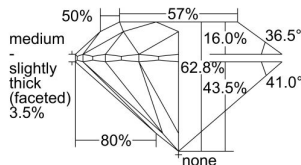

GIA®

FACSIMILE

GIA REPORT

1495855861

Verify this report at GIA.edu

GIA NATURAL DIAMOND DOSSIER®

July 10, 2024
GIA Report Number 1495855861
Shape and Cutting Style ..... Round Brilliant
Measurements ..... 4.68 - 4.71 x 2.95 mm

GRADING RESULTS

Carat Weight ..... 0.40 carat
Color Grade I
Clarity Grade VS1
Cut Grade ..... Excellent

ADDITIONAL GRADING INFORMATION

Polish ..... Excellent
Symmetry ..... Excellent
Fluorescence ..... Medium Blue
Clarity Characteristics ..... Cloud, Feather
Inscription(s): GIA 1495855861

PROPORTIONS

Profile to actual proportions