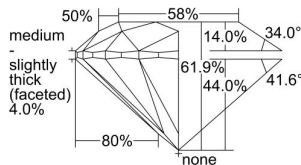

GIA®

FACSIMILE

GIA REPORT 1495857839

Verify this report at GIA.edu

GIA NATURAL DIAMOND DOSSIER®

July 09, 2024
GIA Report Number 1495857839
Shape and Cutting Style ..... Round Brilliant
Measurements ..... 5.13 - 5.16 x 3.19 mm

GRADING RESULTS

Carat Weight ..... 0.51 carat
Color Grade ..... J
Clarity Grade VS1
Cut Grade ..... Excellent

ADDITIONAL GRADING INFORMATION

Polish ..... Excellent
Symmetry ..... Excellent
Fluorescence ..... Faint
Clarity Characteristics..... Crystal, Feather, Cloud, Pinpoint
Inscription(s): GIA 1495857839

PROPORTIONS

Profile to actual proportions

GRADING SCALES

GIA COLOR SCALE	GIA CLARITY SCALE	GIA CUT SCALE	
D	FLAWLESS	EXCELLENT	
E	INTERNALLY FLAWLESS		
F		VVS₁	VERY GOOD
G	VVS₂		
H	VS₁	GOOD	
I	VS₂		
J	SI₁	FAIR	
K	SI₂		
L	I₁	POOR	
M	I₂		
N	I₃		
O			
P			
Q			
R			
S			
T			
U			
V			
W			
X			
Y			
Z