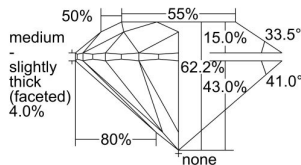

GIA®

FACSIMILE

GIA REPORT 1495868255

Verify this report at GIA.edu

GIA NATURAL DIAMOND DOSSIER®

July 10, 2024
GIA Report Number 1495868255
Shape and Cutting Style ..... Round Brilliant
Measurements ..... 4.30 - 4.31 x 2.68 mm

GRADING RESULTS

Carat Weight ..... 0.30 carat
Color Grade ..... F
Clarity Grade S11
Cut Grade ..... Excellent

ADDITIONAL GRADING INFORMATION

Polish ..... Excellent
Symmetry ..... Excellent
Fluorescence ..... Medium Green
Clarity Characteristics..... Crystal, Cloud, Feather
Inscription(s): GIA 1495868255

PROPORTIONS

Profile to actual proportions