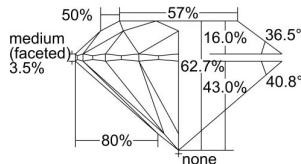

GIA®

FACSIMILE

GIA REPORT 1495870304

Verify this report at GIA.edu

GIA NATURAL DIAMOND DOSSIER®

July 09, 2024
GIA Report Number 1495870304
Shape and Cutting Style ..... Round Brilliant
Measurements ..... 5.34 - 5.39 x 3.37 mm

GRADING RESULTS

Carat Weight ..... 0.60 carat
Color Grade ..... E
Clarity Grade VVS2
Cut Grade ..... Excellent

ADDITIONAL GRADING INFORMATION

Polish ..... Excellent
Symmetry ..... Excellent
Fluorescence ..... Faint
Clarity Characteristics ..... Cloud, Pinpoint
Inscription(s): GIA 1495870304

PROPORTIONS

Profile to actual proportions

GRADING SCALES

GIA COLOR SCALE	GIA CLARITY SCALE	GIA CUT SCALE	
D	FLAWLESS	EXCELLENT	
E	INTERNALLY FLAWLESS		
F		VVS₁	VERY GOOD
G	VVS₂		
H	VS₁	GOOD	
I	VS₂		
J	SI₁	FAIR	
K	SI₂		
L	I₁	POOR	
M	I₂		
N	I₃		
O			
P			
Q			
R			
S			
T			
U			
V			
W			
X			
Y			
Z