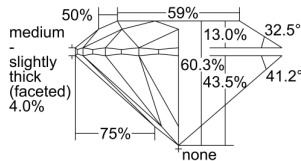

GIA®

FACSIMILE

GIA REPORT

1495870638

Verify this report at GIA.edu

GIA NATURAL DIAMOND DOSSIER®

July 09, 2024
GIA Report Number **1495870638**
Shape and Cutting Style ..... **Round Brilliant**
Measurements ..... **4.40 - 4.44 x 2.67 mm**

GRADING RESULTS

Carat Weight ..... **0.32 carat**
Color Grade ..... **G**
Clarity Grade **VVS1**
Cut Grade ..... **Excellent**

ADDITIONAL GRADING INFORMATION

Polish ..... **Excellent**
Symmetry ..... **Excellent**
Fluorescence ..... **None**
Clarity Characteristics ..... **Cavity**
Inscription(s): **GIA 1495870638**

PROPORTIONS

Profile to actual proportions

GRADING SCALES

GIA COLOR SCALE	GIA CLARITY SCALE	GIA CUT SCALE	
D	FLAWLESS	EXCELLENT	
E	INTERNALLY FLAWLESS		
F		VVS₁	VERY GOOD
G	VVS₂		
H	VS₁	GOOD	
I	VS₂		
J	SI₁	FAIR	
K	SI₂		
L	I₁	POOR	
M			
N			
O	I₂		
P			
Q			
R	I₃		
S			
T			
U			
V			
W			
X			
Y			
Z