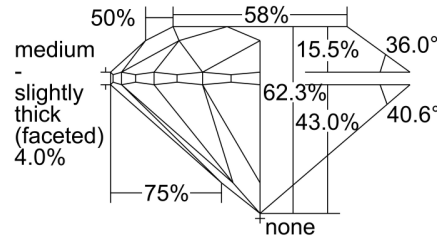

GIA REPORT
1495877999

Verify this report at GIA.edu

FACSIMILE

This is a digital representation of the original GIA Report. This representation might not be accepted in lieu of the original GIA Report in certain circumstances. The original GIA Report includes certain security features which are not reproducible on this facsimile.

GIA NATURAL DIAMOND GRADING REPORT

July 10, 2024
GIA Report Number 1495877999
Shape and Cutting Style ..... Round Brilliant
Measurements ..... 7.84 - 7.91 x 4.90 mm

GRADING RESULTS

Carat Weight ..... 1.91 carat
Color Grade L
Clarity Grade VVS2
Cut Grade ..... Excellent

ADDITIONAL GRADING INFORMATION

Polish ..... Excellent
Symmetry ..... Excellent
Fluorescence ..... None
Inscription(s): GIA 1495877999
Comments: Pinpoints are not shown.

PROPORTIONS

Profile to actual proportions