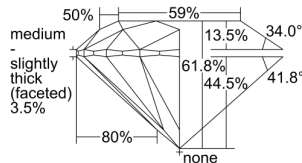

GIA®

FACSIMILE

GIA REPORT 1495878192

Verify this report at GIA.edu

GIA NATURAL DIAMOND DOSSIER®

July 09, 2024
GIA Report Number 1495878192
Shape and Cutting Style ..... Round Brilliant
Measurements ..... 5.09 - 5.11 x 3.15 mm

GRADING RESULTS

Carat Weight ..... 0.50 carat
Color Grade ..... F
Clarity Grade S11
Cut Grade ..... Excellent

ADDITIONAL GRADING INFORMATION

Polish ..... Excellent
Symmetry ..... Excellent
Fluorescence ..... None
Clarity Characteristics ..... Feather
Inscription(s): GIA 1495878192

PROPORTIONS

Profile to actual proportions

GRADING SCALES

GIA COLOR SCALE	GIA CLARITY SCALE	GIA CUT SCALE	
D	FLAWLESS	EXCELLENT	
E	INTERNALLY FLAWLESS		
F		VVS₁	VERY GOOD
G	VVS₂		
H	VS₁	GOOD	
I	VS₂		
J	S1₁	FAIR	
K	S1₂		
L	I₁	POOR	
M	I₂		
N	I₃		
O			
P			
Q			
R			
S			
T			
U			
V			
W			
X			
Y			
Z