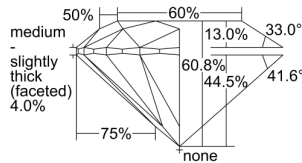

GIA®

FACSIMILE

GIA REPORT

1495878844

Verify this report at GIA.edu

GIA NATURAL DIAMOND DOSSIER®

July 11, 2024
GIA Report Number 1495878844
Shape and Cutting Style ..... Round Brilliant
Measurements ..... 5.75 - 5.78 x 3.51 mm

GRADING RESULTS

Carat Weight ..... 0.71 carat
Color Grade ..... F
Clarity Grade VS1
Cut Grade ..... Excellent

ADDITIONAL GRADING INFORMATION

Polish ..... Excellent
Symmetry ..... Excellent
Fluorescence ..... None
Clarity Characteristics..... Crystal, Feather, Pinpoint
Inscription(s): GIA 1495878844

PROPORTIONS

Profile to actual proportions

GRADING SCALES

GIA COLOR SCALE	GIA CLARITY SCALE	GIA CUT SCALE	
D	FLAWLESS	EXCELLENT	
E	INTERNALLY FLAWLESS		
F		VVS₁	VERY GOOD
G	VVS₂		
H	VS₁	GOOD	
I	VS₂		
J	SI₁	FAIR	
K	SI₂		
L	I₁	POOR	
M			
N			
O	I₂		
P			
Q			
R	I₃		
S			
T			
U			
V			
W			
X			
Y			
Z