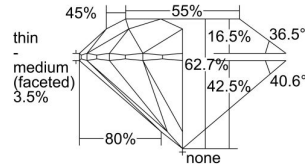

GIA®

FACSIMILE

GIA REPORT 1495880096

Verify this report at GIA.edu

GIA NATURAL DIAMOND DOSSIER®

July 11, 2024
GIA Report Number 1495880096
Shape and Cutting Style ..... Round Brilliant
Measurements ..... 4.68 - 4.71 x 2.94 mm

GRADING RESULTS

Carat Weight ..... 0.40 carat
Color Grade ..... G
Clarity Grade S11
Cut Grade ..... Excellent

ADDITIONAL GRADING INFORMATION

Polish ..... Excellent
Symmetry ..... Excellent
Fluorescence ..... None
Clarity Characteristics ..... Crystal, Cloud
Inscription(s): GIA 1495880096

PROPORTIONS

Profile to actual proportions