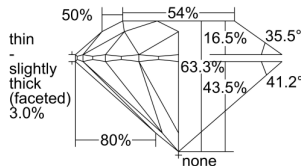

GIA®

FACSIMILE

GIA REPORT 1495887042

Verify this report at GIA.edu

GIA NATURAL DIAMOND DOSSIER®

July 11, 2024
GIA Report Number 1495887042
Shape and Cutting Style ..... Round Brilliant
Measurements ..... 5.05 - 5.07 x 3.20 mm

GRADING RESULTS

Carat Weight ..... 0.50 carat
Color Grade ..... D
Clarity Grade VS1
Cut Grade ..... Excellent

ADDITIONAL GRADING INFORMATION

Polish ..... Excellent
Symmetry ..... Excellent
Fluorescence ..... None
Clarity Characteristics..... Feather, Cavity, Indented Natural, Pinpoint

Inscription(s): GIA 1495887042

PROPORTIONS

Profile to actual proportions

GRADING SCALES

GIA COLOR SCALE	GIA CLARITY SCALE	GIA CUT SCALE
D	FLAWLESS	EXCELLENT
E	INTERNALLY FLAWLESS	
F	VVS₁	VERY GOOD
G		
H	VS₁	GOOD
I		
J	SI₁	FAIR
K		
L	I₁	POOR
M		
N	I₂	
O	I₃	
P		
Q		
R		
S		
T		
U		
V		
W		
X		
Y		
Z