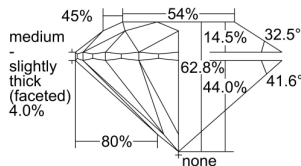

GIA®

FACSIMILE

GIA REPORT 1495891124

Verify this report at GIA.edu

GIA NATURAL DIAMOND DOSSIER®

July 12, 2024
GIA Report Number 1495891124
Shape and Cutting Style ..... Round Brilliant
Measurements ..... 4.90 - 4.93 x 3.09 mm

GRADING RESULTS

Carat Weight ..... 0.45 carat
Color Grade ..... E
Clarity Grade S11
Cut Grade ..... Excellent

ADDITIONAL GRADING INFORMATION

Polish ..... Excellent
Symmetry ..... Excellent
Fluorescence ..... Medium Blue
Clarity Characteristics ..... Feather, Crystal
Inscription(s): GIA 1495891124

PROPORTIONS

Profile to actual proportions