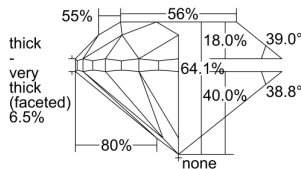

GIA®

FACSIMILE

GIA REPORT 1495893239

Verify this report at GIA.edu

GIA NATURAL DIAMOND DOSSIER®

July 15, 2024
GIA Report Number 1495893239
Shape and Cutting Style ..... Round Brilliant
Measurements ..... 4.90 - 4.92 x 3.15 mm

GRADING RESULTS

Carat Weight ..... 0.50 carat
Color Grade ..... D
Clarity Grade VS1
Cut Grade ..... Good

ADDITIONAL GRADING INFORMATION

Polish ..... Excellent
Symmetry ..... Excellent
Fluorescence ..... Medium Blue
Clarity Characteristics..... Crystal, Cloud, Pinpoint
Inscription(s): GIA 1495893239

PROPORTIONS

Profile to actual proportions

GRADING SCALES

GIA COLOR SCALE	GIA CLARITY SCALE	GIA CUT SCALE
COLOURLESS	FLAWLESS	EXCELLENT
D	INTERNALLY FLAWLESS	
E	VVS₁	VERY GOOD
F		
G	VVS₂	
H	VS₁	GOOD
I		
J	VS₂	
K	SI₁	FAIR
L		
M	SI₂	
N	I₁	POOR
O		
P	I₂	
Q	I₃	
R		
S		
T		
U		
V		
W		
X		
Y		
Z