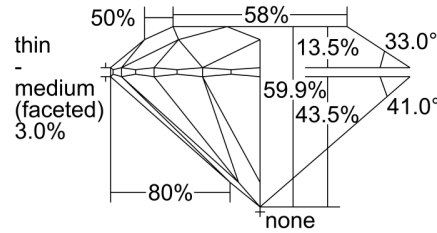

GIA NATURAL DIAMOND GRADING REPORT

July 12, 2024  
 GIA Report Number ..... 1495895307  
 Shape and Cutting Style ..... Round Brilliant  
 Measurements ..... 8.82 - 8.86 x 5.29 mm

GRADING RESULTS

Carat Weight ..... 2.50 carat  
 Color Grade ..... G  
 Clarity Grade ..... VVS2  
 Cut Grade ..... Excellent

PROPORTIONS

Profile to actual proportions

CLARITY CHARACTERISTICS

KEY TO SYMBOLS\*

-  Feather
-  Pinpoint
-  Indented Natural

\* Red symbols denote internal characteristics (inclusions). Green or black symbols denote external characteristics (blemishes). Diagram is an approximate representation of the diamond, and symbols shown indicate type, position, and approximate size of clarity characteristics. All clarity characteristics may not be shown. Details of finish are not shown.