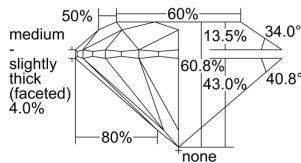

GIA®

FACSIMILE

GIA REPORT 1495897206

Verify this report at GIA.edu

GIA NATURAL DIAMOND DOSSIER®

July 11, 2024
GIA Report Number 1495897206
Shape and Cutting Style ..... Round Brilliant
Measurements ..... 5.09 - 5.12 x 3.10 mm

GRADING RESULTS

Carat Weight ..... 0.50 carat
Color Grade ..... H
Clarity Grade VS2
Cut Grade ..... Excellent

ADDITIONAL GRADING INFORMATION

Polish ..... Excellent
Symmetry ..... Excellent
Fluorescence ..... None
Clarity Characteristics..... Cloud, Crystal, Feather
Inscription(s): GIA 1495897206

PROPORTIONS

Profile to actual proportions

GRADING SCALES

GIA COLOR SCALE	GIA CLARITY SCALE	GIA CUT SCALE	
D	FLAWLESS	EXCELLENT	
E	INTERNALLY FLAWLESS		
F		VVS₁	VERY GOOD
G	VVS₂		
H	VS₁	GOOD	
I	VS₂		
J	SI₁	FAIR	
K	SI₂		
L	I₁	POOR	
M	I₂		
N	I₃		
O			
P			
Q			
R			
S			
T			
U			
V			
W			
X			
Y			
Z