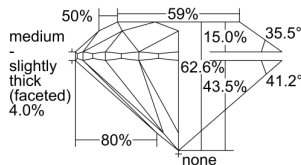

GIA®

FACSIMILE

GIA REPORT 1495898516

Verify this report at GIA.edu

GIA NATURAL DIAMOND DOSSIER®

July 15, 2024
GIA Report Number 1495898516
Shape and Cutting Style ..... Round Brilliant
Measurements ..... 5.98 - 6.02 x 3.76 mm

GRADING RESULTS

Carat Weight ..... 0.84 carat
Color Grade ..... H
Clarity Grade VS1
Cut Grade ..... Excellent

ADDITIONAL GRADING INFORMATION

Polish ..... Excellent
Symmetry ..... Excellent
Fluorescence ..... Faint
Clarity Characteristics ..... Crystal, Pinpoint
Inspection(s): GIA 1495898516

PROPORTIONS

Profile to actual proportions

GRADING SCALES

GIA COLOR SCALE	GIA CLARITY SCALE	GIA CUT SCALE	
D	FLAWLESS	EXCELLENT	
E	INTERNALLY FLAWLESS		
F		VVS₁	VERY GOOD
G	VVS₂		
H	VS₁	GOOD	
I	VS₂		
J	SI₁	FAIR	
K	SI₂		
L	I₁	POOR	
M	I₂		
N	I₃		
O			
P			
Q			
R			
S			
T			
U			
V			
W			
X			
Y			
Z