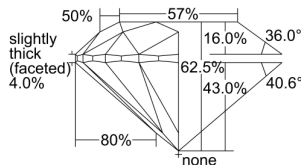

GIA®

FACSIMILE

GIA REPORT 1495899263

Verify this report at GIA.edu

GIA NATURAL DIAMOND DOSSIER®

July 11, 2024
GIA Report Number 1495899263
Shape and Cutting Style ..... Round Brilliant
Measurements ..... 5.60 - 5.65 x 3.52 mm

GRADING RESULTS

Carat Weight ..... 0.70 carat
Color Grade ..... F
Clarity Grade VS1
Cut Grade ..... Excellent

ADDITIONAL GRADING INFORMATION

Polish ..... Excellent
Symmetry ..... Excellent
Fluorescence ..... None
Clarity Characteristics ..... Feather, Pinpoint
Inscription(s): GIA 1495899263

PROPORTIONS

Profile to actual proportions

GRADING SCALES

GIA COLOR SCALE	GIA CLARITY SCALE	GIA CUT SCALE	
D	FLAWLESS	EXCELLENT	
E	INTERNALLY FLAWLESS		
F		VVS₁	VERY GOOD
G	VVS₂		
H	VS₁	GOOD	
I	VS₂		
J	SI₁	FAIR	
K	SI₂		
L	I₁	POOR	
M	I₂		
N	I₃		
O			
P			
Q			
R			
S			
T			
U			
V			
W			
X			
Y			
Z