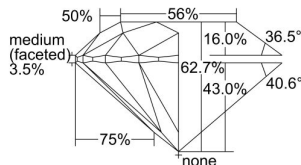

GIA®

FACSIMILE

GIA REPORT 1495903926

Verify this report at GIA.edu

GIA NATURAL DIAMOND DOSSIER®

July 12, 2024
GIA Report Number 1495903926
Shape and Cutting Style ..... Round Brilliant
Measurements ..... 4.25 - 4.28 x 2.67 mm

GRADING RESULTS

Carat Weight ..... 0.30 carat
Color Grade I
Clarity Grade VVS1
Cut Grade ..... Excellent

ADDITIONAL GRADING INFORMATION

Polish ..... Excellent
Symmetry ..... Excellent
Fluorescence ..... None
Clarity Characteristics ..... Pinpoint, Cloud
Inscription(s): GIA 1495903926

PROPORTIONS

Profile to actual proportions

GRADING SCALES

GIA COLOR SCALE	GIA CLARITY SCALE	GIA CUT SCALE	
D	FLAWLESS	EXCELLENT	
E	INTERNALLY FLAWLESS		
F		VVS₁	VERY GOOD
G	VVS₂		
H	VS₁	GOOD	
I	VS₂		
J	SI₁	FAIR	
K	SI₂		
L	I₁	POOR	
M			
N			
O	I₂		
P			
Q			
R	I₃		
S			
T			
U			
V			
W			
X			
Y			
Z