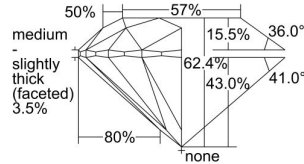

GIA®

FACSIMILE

GIA REPORT 1495909381

Verify this report at GIA.edu

GIA NATURAL DIAMOND DOSSIER®

July 12, 2024
GIA Report Number 1495909381
Shape and Cutting Style ..... Round Brilliant
Measurements ..... 4.71 - 4.73 x 2.94 mm

GRADING RESULTS

Carat Weight ..... 0.40 carat
Color Grade ..... G
Clarity Grade S11
Cut Grade ..... Excellent

ADDITIONAL GRADING INFORMATION

Polish ..... Excellent
Symmetry ..... Excellent
Fluorescence ..... None
Clarity Characteristics ..... Feather, Cavity
Inscription(s): GIA 1495909381

PROPORTIONS

Profile to actual proportions

GRADING SCALES

GIA COLOR SCALE

COLORED	D
	E
	F
	G
	H
	I
	J
NEAR COLORLESS	K
	L
Faint	M
	N
	O
	P
Very Light	Q
	R
	S
	T
	U
	V
Light	W
	X
	Y
	Z

GIA CLARITY SCALE

GIA CUT SCALE