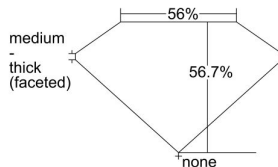

GIA®

FACSIMILE

GIA REPORT 1495912072

Verify this report at GIA.edu

GIA NATURAL DIAMOND DOSSIER®

July 12, 2024
GIA Report Number 1495912072
Shape and Cutting Style ..... Heart Brilliant
Measurements ..... 5.97 x 6.96 x 3.94 mm

GRADING RESULTS

Carat Weight ..... 0.92 carat
Color Grade ..... F
Clarity Grade VVS2

ADDITIONAL GRADING INFORMATION

Polish ..... Excellent
Symmetry ..... Excellent
Fluorescence ..... Medium Blue
Clarity Characteristics ..... Pinpoint
Inscription(s): GIA 1495912072

PROPORTIONS

Profile not to actual proportions

GRADING SCALES

GIA COLOR SCALE		GIA CLARITY SCALE			
COLORLESS	D	VERY VERY SLIGHTLY INCLUDED	FLAWLESS		
	E		INTERNALLY FLAWLESS		
	F	VERY SLIGHTLY INCLUDED	VVS₁		
	G		VVS₂		
	H		VS₁		
	NEAR COLORLESS	I	SLIGHTLY INCLUDED	SI₁	
		J		SI₂	
		FAINT	K	INCLUDED	I₁
			L		I₂
			M		I₃
VERT LIGHT			N		
			O		
			P		
	Q				
LIGHT	R				
	S				
	T				
	U				
	V				
	W				
	X				
	Y				
	Z