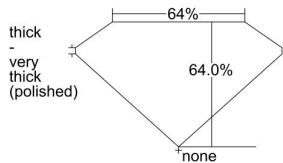

GIA®

FACSIMILE

GIA REPORT 1495915814

Verify this report at GIA.edu

GIA NATURAL DIAMOND DOSSIER®

July 15, 2024
GIA Report Number 1495915814
Shape and Cutting Style ..... Rectangular Step Cut
Measurements ..... 8.59 x 3.40 x 2.18 mm

GRADING RESULTS

Carat Weight ..... 0.70 carat
Color Grade ..... E
Clarity Grade VVS1

ADDITIONAL GRADING INFORMATION

Polish ..... Excellent
Symmetry ..... Excellent
Fluorescence ..... None
Clarity Characteristics..... Pinpoint, Feather, Cavity
Inscription(s): GIA 1495915814

PROPORTIONS

Profile not to actual proportions

GRADING SCALES

GIA COLOR SCALE		GIA CLARITY SCALE			
COLORLESS	D	VERY VERY SLIGHTLY INCLUDED	FLAWLESS		
	E		INTERNALLY FLAWLESS		
	F	VERY SLIGHTLY INCLUDED	VVS₁		
	G		VVS₂		
	H		VS₁		
	NEAR COLORLESS	I	SLIGHTLY INCLUDED	VS₂	
		J		SI₁	
		FAINT	K	INCLUDED	SI₂
			L		I₁
			M		I₂
VERT LIGHT	N	LIGHT	I₃		
	O				
	P				
	Q				
	R