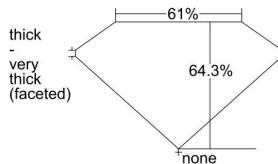

GIA®

FACSIMILE

GIA REPORT 1495918999

Verify this report at GIA.edu

GIA NATURAL DIAMOND DOSSIER®

July 16, 2024
GIA Report Number 1495918999
Shape and Cutting Style ..... Oval Brilliant
Measurements ..... 6.18 x 4.74 x 3.05 mm

GRADING RESULTS

Carat Weight ..... 0.60 carat
Color Grade ..... G
Clarity Grade VS1

ADDITIONAL GRADING INFORMATION

Polish ..... Excellent
Symmetry ..... Very Good
Fluorescence ..... None
Clarity Characteristics..... Crystal, Cloud, Pinpoint
Inscription(s): GIA 1495918999

PROPORTIONS

Profile not to actual proportions

GRADING SCALES

GIA COLOR SCALE		GIA CLARITY SCALE			
COLORLESS	D	VERY VERY SLIGHTLY INCLUDED	FLAWLESS		
	E		INTERNALLY FLAWLESS		
	F	VERY SLIGHTLY INCLUDED	VVS₁		
	G		VVS₂		
	H		VS₁		
	NEAR COLORLESS	I	SLIGHTLY INCLUDED	VS₂	
		J		SI₁	
		FAINT	K	INCLUDED	SI₂
			L		I₁
			M		I₂
VERT LIGHT	N	LIGHT	I₃		
	O				
	P				
	Q				
	R