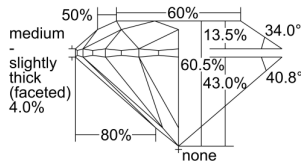

GIA®

FACSIMILE

GIA REPORT

1495927274

Verify this report at GIA.edu

GIA NATURAL DIAMOND DOSSIER®

July 16, 2024
GIA Report Number 1495927274
Shape and Cutting Style ..... Round Brilliant
Measurements ..... 4.30 - 4.33 x 2.61 mm

GRADING RESULTS

Carat Weight ..... 0.30 carat
Color Grade ..... G
Clarity Grade S11
Cut Grade ..... Excellent

ADDITIONAL GRADING INFORMATION

Polish ..... Excellent
Symmetry ..... Very Good
Fluorescence ..... None
Clarity Characteristics.. Crystal, Cloud, Feather, Indented Natural
Inscription(s): GIA 1495927274

PROPORTIONS

Profile to actual proportions

GRADING SCALES

GIA COLOR SCALE

COLORLESS	D
	E
	F
	G
	H
	I
	J
NEAR COLORLESS	K
	L
FAINT	M
	N
	O
	P
	Q
VERY LIGHT	R
	S
	T
	U
	V
	W
	X
	Y
LIGHT	Z

GIA CLARITY SCALE

VERY VERY SLIGHTLY INCLUDED	FLAWLESS
	INTERNALLY FLAWLESS
VERY SLIGHTLY INCLUDED	VVS₁
	VVS₂
SLIGHTLY INCLUDED	VS₁
	VS₂
INCLUDED	SI₁
	SI₂
	I₁
	I₂
	I₃

GIA CUT SCALE

EXCELLENT
VERY GOOD
GOOD
FAIR
POOR