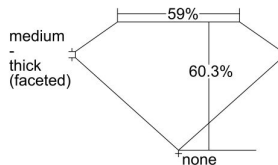

GIA®

FACSIMILE

GIA REPORT 1495935301

Verify this report at GIA.edu

GIA NATURAL DIAMOND DOSSIER®

July 16, 2024
GIA Report Number 1495935301
Shape and Cutting Style ..... Marquise Brilliant
Measurements ..... 9.70 x 4.97 x 3.00 mm

GRADING RESULTS

Carat Weight ..... 0.81 carat
Color Grade ..... D
Clarity Grade VS2

ADDITIONAL GRADING INFORMATION

Polish ..... Excellent
Symmetry ..... Excellent
Fluorescence ..... None
Clarity Characteristics ..... Crystal
Inscription(s): GIA 1495935301

PROPORTIONS

Profile not to actual proportions

GRADING SCALES

GIA COLOR SCALE		GIA CLARITY SCALE			
COLORLESS	D	VERY VERY SLIGHTLY INCLUDED	FLAWLESS		
	E		INTERNALLY FLAWLESS		
	F	VERY SLIGHTLY INCLUDED	VVS₁		
	G		VVS₂		
	H		VS₁		
	NEAR COLORLESS	I	SLIGHTLY INCLUDED	VS₂	
		J		SI₁	
		FAINT	K	INCLUDED	SI₂
			L		I₁
			M		I₂
N			I₃		
VERT LIGHT	O	LIGHT			
	P				
	Q				
	R				
	S				
	T				
LIGHT	U				
	V				
	W				
	X				
Y					
Z