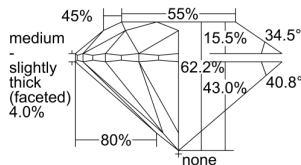

GIA®

FACSIMILE

GIA REPORT 1495939124

Verify this report at GIA.edu

GIA NATURAL DIAMOND DOSSIER®

July 16, 2024
GIA Report Number 1495939124
Shape and Cutting Style ..... Round Brilliant
Measurements ..... 5.18 - 5.20 x 3.23 mm

GRADING RESULTS

Carat Weight ..... 0.53 carat
Color Grade ..... F
Clarity Grade VS2
Cut Grade ..... Excellent

ADDITIONAL GRADING INFORMATION

Polish ..... Excellent
Symmetry ..... Excellent
Fluorescence ..... None
Clarity Characteristics ..... Crystal, Cloud, Feather
Inscription(s): GIA 1495939124

PROPORTIONS

Profile to actual proportions