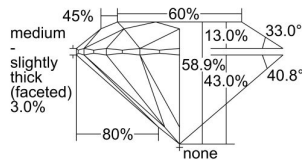

GIA®

FACSIMILE

GIA REPORT 1495946402

Verify this report at GIA.edu

GIA NATURAL DIAMOND DOSSIER®

July 18, 2024
GIA Report Number **1495946402**
Shape and Cutting Style ..... **Round Brilliant**
Measurements ..... **5.19 - 5.21 x 3.06 mm**

GRADING RESULTS

Carat Weight ..... **0.50 carat**
Color Grade ..... **H**
Clarity Grade **S11**
Cut Grade ..... **Excellent**

ADDITIONAL GRADING INFORMATION

Polish ..... **Excellent**
Symmetry ..... **Excellent**
Fluorescence ..... **None**
Clarity Characteristics ..... **Crystal, Cloud**
Inscription(s): **GIA 1495946402**

PROPORTIONS

Profile to actual proportions

GRADING SCALES

GIA COLOR SCALE	GIA CLARITY SCALE	GIA CUT SCALE	
D	FLAWLESS	EXCELLENT	
E	INTERNALLY FLAWLESS		
F		VVS₁	VERY GOOD
G	VVS₂		
H	VS₁	GOOD	
I	VS₂		
J	S1₁	FAIR	
K	S1₂		
L	I₁	POOR	
M	I₂		
N	I₃		
O			
P			
Q			
R			
S			
T			
U			
V			
W			
X			
Y			
Z