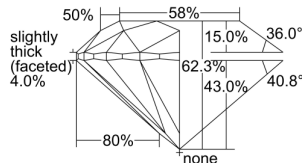

GIA®

FACSIMILE

GIA REPORT 1495958184

Verify this report at GIA.edu

GIA NATURAL DIAMOND DOSSIER®

July 18, 2024
GIA Report Number 1495958184
Shape and Cutting Style ..... Round Brilliant
Measurements ..... 4.71 - 4.75 x 2.95 mm

GRADING RESULTS

Carat Weight ..... 0.41 carat
Color Grade ..... K
Clarity Grade VS2
Cut Grade ..... Excellent

ADDITIONAL GRADING INFORMATION

Polish ..... Excellent
Symmetry ..... Excellent
Fluorescence ..... None
Clarity Characteristics ..... Feather, Cavity
Inscription(s): GIA 1495958184

PROPORTIONS

Profile to actual proportions

GRADING SCALES

GIA COLOR SCALE	GIA CLARITY SCALE	GIA CUT SCALE	
D	FLAWLESS	EXCELLENT	
E	INTERNALLY FLAWLESS		
F		VVS₁	VERY GOOD
G	VVS₂		
H	VS₁	GOOD	
I	VS₂		
J	SI₁	FAIR	
K	SI₂		
L	I₁	POOR	
M	I₂		
N	I₃		
O			
P			
Q			
R			
S			
T			
U			
V			
W			
X			
Y			
Z