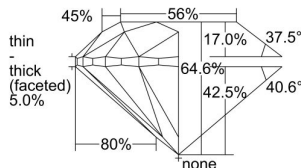

GIA®

FACSIMILE

GIA REPORT

1495964898

Verify this report at GIA.edu

GIA NATURAL DIAMOND DOSSIER®

July 18, 2024

GIA Report Number 1495964898

Shape and Cutting Style ..... Round Brilliant

Measurements ..... 5.52 - 5.57 x 3.58 mm

GRADING RESULTS

Carat Weight ..... 0.70 carat

Color Grade ..... H

Clarity Grade VS1

Cut Grade ..... Very Good

ADDITIONAL GRADING INFORMATION

Polish ..... Excellent

Symmetry ..... Very Good

Fluorescence ..... Medium Blue

Clarity Characteristics.....Crystal, Indented Natural, Pinpoint

Inscription(s): GIA 1495964898

PROPORTIONS

Profile to actual proportions

GRADING SCALES

GIA COLOR SCALE

COLORLESS	D
	E
	F
	G
	H
	I
	J
NEAR COLORLESS	K
	L
FAINT	M
	N
	O
	P
VERY LIGHT	Q
	R
	S
	T
	U
	V
	W
	X
	Y
LIGHT	Z

GIA CLARITY SCALE

FLAWLESS	VERY VERY SLIGHTLY INCLUDED	EXCELLENT	
INTERNALLY FLAWLESS	VERY SLIGHTLY INCLUDED	VERY GOOD	
			VVS₁
	VVS₂		
VS₁	SLIGHTLY INCLUDED	GOOD	
			VS₂
SI₁	INCLUDES	FAIR	
			SI₂
I₁	POOR		
			I₂
			I₃

GIA CUT SCALE

EXCELLENT
VERY GOOD
GOOD
FAIR
POOR