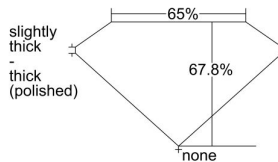

GIA®

FACSIMILE

GIA REPORT 1495967840

Verify this report at GIA.edu

GIA NATURAL DIAMOND DOSSIER®

July 22, 2024
GIA Report Number 1495967840
Shape and Cutting Style ..... **Cut-Cornered Rectangular Modified Brilliant**
Measurements ..... 6.11 x 4.67 x 3.17 mm

GRADING RESULTS

Carat Weight ..... 0.82 carat
Color Grade ..... F
Clarity Grade VVS1

ADDITIONAL GRADING INFORMATION

Polish ..... Excellent
Symmetry ..... Excellent
Fluorescence ..... None
Clarity Characteristics ..... Pinpoint
Inscription(s): GIA 1495967840

PROPORTIONS

Profile not to actual proportions

GRADING SCALES

GIA COLOR SCALE		GIA CLARITY SCALE			
COLORLESS	D	VERY VERY SLIGHTLY INCLUDED	FLAWLESS		
	E		INTERNALLY FLAWLESS		
	F	VERY SLIGHTLY INCLUDED	VVS₁		
	G		VVS₂		
	H		VS₁		
	NEAR COLORLESS	I	SLIGHTLY INCLUDED	VS₂	
		J		SI₁	
		FAINT	K	INCLUDED	SI₂
			L		I₁
			M		I₂
VERT LIGHT	N	LIGHT	I₃		
	O				
	P				
	Q				
	R				
	S				
	T