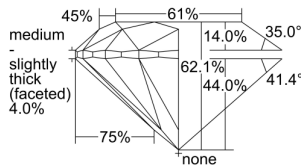

GIA®

FACSIMILE

GIA REPORT 1495979499

Verify this report at GIA.edu

GIA NATURAL DIAMOND DOSSIER®

July 22, 2024
GIA Report Number 1495979499
Shape and Cutting Style ..... Round Brilliant
Measurements ..... 5.36 - 5.39 x 3.34 mm

GRADING RESULTS

Carat Weight ..... 0.60 carat
Color Grade ..... G
Clarity Grade S11
Cut Grade ..... Excellent

ADDITIONAL GRADING INFORMATION

Polish ..... Excellent
Symmetry ..... Excellent
Fluorescence ..... None
Clarity Characteristics ..... Crystal, Cloud
Inscription(s): GIA 1495979499

PROPORTIONS

Profile to actual proportions

GRADING SCALES

GIA COLOR SCALE	GIA CLARITY SCALE	GIA CUT SCALE	
D	FLAWLESS	EXCELLENT	
E	INTERNALLY FLAWLESS		
F		VVS₁	VERY GOOD
G	VVS₂		
H	VS₁	GOOD	
I	VS₂		
J	S1₁	FAIR	
K	S1₂		
L	I₁	POOR	
M	I₂		
N	I₃		
O			
P			
Q			
R			
S			
T			
U			
V			
W			
X			
Y			
Z