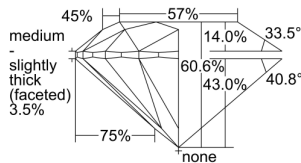

GIA®

FACSIMILE

GIA REPORT 1495979641

Verify this report at GIA.edu

GIA NATURAL DIAMOND DOSSIER®

July 22, 2024
GIA Report Number 1495979641
Shape and Cutting Style ..... Round Brilliant
Measurements ..... 4.45 - 4.48 x 2.70 mm

GRADING RESULTS

Carat Weight ..... 0.33 carat
Color Grade ..... F
Clarity Grade S11
Cut Grade ..... Excellent

ADDITIONAL GRADING INFORMATION

Polish ..... Excellent
Symmetry ..... Excellent
Fluorescence ..... Faint
Clarity Characteristics ..... Crystal
Inscription(s): GIA 1495979641

PROPORTIONS

Profile to actual proportions

GRADING SCALES

GIA COLOR SCALE	GIA CLARITY SCALE	GIA CUT SCALE	
D	FLAWLESS	EXCELLENT	
E	INTERNALLY FLAWLESS		
F		VVS₁	VERY GOOD
G	VVS₂		
H	VS₁	GOOD	
I	VS₂		
J	S1₁	FAIR	
K	S1₂		
L	I₁	POOR	
M	I₂		
N	I₃		
O			
P			
Q			
R			
S			
T			
U			
V			
W			
X			
Y			
Z