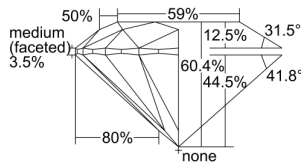

GIA®

FACSIMILE

GIA REPORT

1495984156

Verify this report at GIA.edu

GIA NATURAL DIAMOND DOSSIER®

July 24, 2024
GIA Report Number 1495984156
Shape and Cutting Style ..... Round Brilliant
Measurements ..... 5.37 - 5.40 x 3.25 mm

GRADING RESULTS

Carat Weight ..... 0.57 carat
Color Grade ..... F
Clarity Grade S11
Cut Grade ..... Excellent

ADDITIONAL GRADING INFORMATION

Polish ..... Excellent
Symmetry ..... Excellent
Fluorescence ..... None
Clarity Characteristics ..... Crystal, Cloud
Inscription(s): GIA 1495984156

PROPORTIONS

Profile to actual proportions

GRADING SCALES

GIA COLOR SCALE	GIA CLARITY SCALE	GIA CUT SCALE	
D	FLAWLESS	EXCELLENT	
E	INTERNALLY FLAWLESS		
F		VVS₁	VERY GOOD
G	VVS₂		
H	VS₁	GOOD	
I	VS₂		
J	S1₁	FAIR	
K	S1₂		
L	I₁	POOR	
M	I₂		
N	I₃		
O			
P			
Q			
R			
S			
T			
U			
V			
W			
X			
Y			
Z