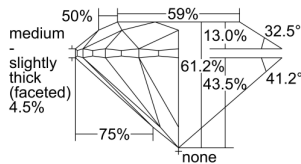

GIA®

FACSIMILE

GIA REPORT 1495985242

Verify this report at GIA.edu

GIA NATURAL DIAMOND DOSSIER®

July 22, 2024
GIA Report Number 1495985242
Shape and Cutting Style ..... Round Brilliant
Measurements ..... 5.93 - 5.98 x 3.64 mm

GRADING RESULTS

Carat Weight ..... 0.80 carat
Color Grade ..... G
Clarity Grade VS1
Cut Grade ..... Excellent

ADDITIONAL GRADING INFORMATION

Polish ..... Excellent
Symmetry ..... Excellent
Fluorescence ..... None
Clarity Characteristics ..... Cloud, Needle
Inscription(s): GIA 1495985242

PROPORTIONS

Profile to actual proportions

GRADING SCALES

GIA COLOR SCALE	GIA CLARITY SCALE	GIA CUT SCALE	
D	FLAWLESS	EXCELLENT	
E	INTERNALLY FLAWLESS		
F		VVS₁	VERY GOOD
G	VVS₂		
H	VS₁	GOOD	
I	VS₂		
J	SI₁	FAIR	
K	SI₂		
L	I₁	POOR	
M	I₂		
N	I₃		
O			
P			
Q			
R			
S			
T			
U			
V			
W			
X			
Y			
Z