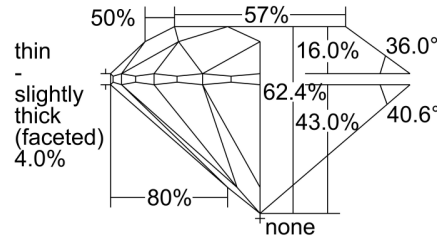

GIA NATURAL DIAMOND GRADING REPORT

July 25, 2024  
 GIA Report Number ..... 1495986473  
 Shape and Cutting Style ..... Round Brilliant  
 Measurements ..... 6.74 - 6.77 x 4.22 mm

GRADING RESULTS

Carat Weight ..... 1.20 carat  
 Color Grade ..... I  
 Clarity Grade ..... SI1  
 Cut Grade ..... Excellent

PROPORTIONS

Profile to actual proportions

CLARITY CHARACTERISTICS

KEY TO SYMBOLS\*

- Feather
- Crystal
- Needle
- Cloud
- Cavity
- Indented Natural
- Natural

\* Red symbols denote internal characteristics (inclusions). Green or black symbols denote external characteristics (blemishes). Diagram is an approximate representation of the diamond, and symbols shown indicate type, position, and approximate size of clarity characteristics. All clarity characteristics may not be shown. Details of finish are not shown.