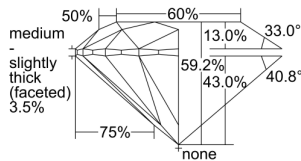

GIA®

FACSIMILE

GIA REPORT 1495994598

Verify this report at GIA.edu

GIA NATURAL DIAMOND DOSSIER®

July 25, 2024
GIA Report Number 1495994598
Shape and Cutting Style ..... Round Brilliant
Measurements ..... 4.36 - 4.38 x 2.59 mm

GRADING RESULTS

Carat Weight ..... 0.30 carat
Color Grade ..... D
Clarity Grade S11
Cut Grade ..... Excellent

ADDITIONAL GRADING INFORMATION

Polish ..... Excellent
Symmetry ..... Excellent
Fluorescence ..... None
Clarity Characteristics ..... Cloud, Crystal
Inscription(s): GIA 1495994598

PROPORTIONS

Profile to actual proportions

GRADING SCALES

GIA COLOR SCALE	GIA CLARITY SCALE	GIA CUT SCALE
D	FLAWLESS	EXCELLENT
E	FLAWLESS	
F	INTERNALLY FLAWLESS	VERY GOOD
G	FLAWLESS	
H	VVS₁	GOOD
I	VVS₂	
J	VS₁	FAIR
K	VS₂	
L	S1₁	POOR
M	S1₂	
N	I₁	
O	I₂	
P	I₃	
Q		
R		
S		
T		
U		
V		
W		
X		
Y		
Z