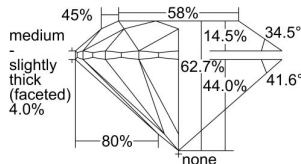

GIA®

FACSIMILE

GIA REPORT 1495998545

Verify this report at GIA.edu

GIA NATURAL DIAMOND DOSSIER®

July 23, 2024
GIA Report Number 1495998545
Shape and Cutting Style ..... Round Brilliant
Measurements ..... 4.44 - 4.46 x 2.79 mm

GRADING RESULTS

Carat Weight ..... 0.34 carat
Color Grade ..... F
Clarity Grade VVS2
Cut Grade ..... Excellent

ADDITIONAL GRADING INFORMATION

Polish ..... Excellent
Symmetry ..... Excellent
Fluorescence ..... None
Clarity Characteristics..... Pinpoint, Indented Natural
Inscription(s): GIA 1495998545

PROPORTIONS

Profile to actual proportions

GRADING SCALES

GIA COLOR SCALE	GIA CLARITY SCALE	GIA CUT SCALE	
D	FLAWLESS	EXCELLENT	
E	INTERNALLY FLAWLESS		
F		VVS₁	VERY GOOD
G	VVS₂		
H	VS₁	GOOD	
I	VS₂		
J	SI₁	FAIR	
K	SI₂		
L	I₁	POOR	
M	I₂		
N	I₃		
O			
P			
Q			
R			
S			
T			
U			
V			
W			
X			
Y			
Z