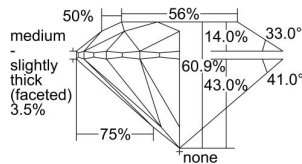

GIA®

FACSIMILE

GIA REPORT 1497013780

Verify this report at GIA.edu

GIA NATURAL DIAMOND DOSSIER®

April 05, 2024
GIA Report Number **1497013780**
Shape and Cutting Style ..... **Round Brilliant**
Measurements ..... **4.63 - 4.65 x 2.82 mm**

GRADING RESULTS

Carat Weight ..... **0.37 carat**
Color Grade ..... **G**
Clarity Grade **VS1**
Cut Grade ..... **Excellent**

ADDITIONAL GRADING INFORMATION

Polish ..... **Excellent**
Symmetry ..... **Excellent**
Fluorescence ..... **Faint**
Clarity Characteristics..... **Needle, Pinpoint**
Inscription(s): **GIA 1497013780**

PROPORTIONS

Profile to actual proportions

GRADING SCALES

GIA COLOR SCALE	GIA CLARITY SCALE	GIA CUT SCALE	
D	FLAWLESS	EXCELLENT	
E	INTERNALLY FLAWLESS		
F		VVS₁	VERY GOOD
G	VVS₂		
H	VS₁	GOOD	
I	VS₂		
J	SI₁	FAIR	
K	SI₂		
L	I₁	POOR	
M	I₂		
N	I₃		
O			
P			
Q			
R			
S			
T			
U			
V			
W			
X			
Y			
Z