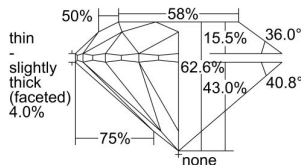

GIA®

FACSIMILE

GIA REPORT 1497083031

Verify this report at GIA.edu

GIA NATURAL DIAMOND DOSSIER®

May 02, 2024
GIA Report Number **1497083031**
Shape and Cutting Style ..... **Round Brilliant**
Measurements ..... **5.08 - 5.11 x 3.19 mm**

GRADING RESULTS

Carat Weight ..... **0.52 carat**
Color Grade ..... **D**
Clarity Grade ..... **Internally Flawless**
Cut Grade ..... **Excellent**

ADDITIONAL GRADING INFORMATION

Polish ..... **Excellent**
Symmetry ..... **Excellent**
Fluorescence ..... **None**
Clarity Characteristics..... **Minor Details of Polish**
Inscription(s): **GIA 1497083031**

PROPORTIONS

Profile to actual proportions