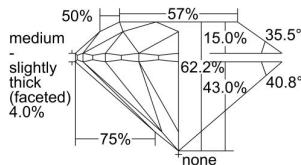

GIA®

FACSIMILE

GIA REPORT 1497092941

Verify this report at GIA.edu

GIA NATURAL DIAMOND DOSSIER®

April 16, 2024
GIA Report Number 1497092941
Shape and Cutting Style ..... Round Brilliant
Measurements ..... 4.32 - 4.34 x 2.70 mm

GRADING RESULTS

Carat Weight ..... 0.31 carat
Color Grade I
Clarity Grade VS1
Cut Grade ..... Excellent

ADDITIONAL GRADING INFORMATION

Polish ..... Very Good
Symmetry ..... Excellent
Fluorescence ..... Strong Blue
Clarity Characteristics..... Crystal, Feather, Cloud, Pinpoint
Inscription(s): GIA 1497092941

PROPORTIONS

Profile to actual proportions

GRADING SCALES

GIA COLOR SCALE

COLORESS	D
	E
	F
	G
	H
	I
	J
NEAR COLORESS	K
	L
FANIT	M
	N
	O
	P
VERY LIGHT	R
	S
	T
	U
	V
	W
	X
	Y
LIGHT	Z

GIA CLARITY SCALE

VERY VERY SLIGHTLY INCLUDED	FLAWLESS
	INTERNALLY FLAWLESS
VERY SLIGHTLY INCLUDED	VVS₁
	VVS₂
SLIGHTLY INCLUDED	VS₁
	VS₂
INCLUDED	SI₁
	SI₂
	I₁
	I₂
	I₃

GIA CUT SCALE

EXCELLENT
VERY GOOD
GOOD
FAIR
POOR