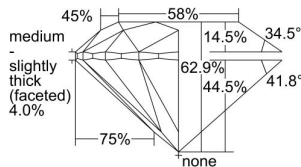

GIA®

FACSIMILE

GIA REPORT 1497107026

Verify this report at GIA.edu

GIA NATURAL DIAMOND DOSSIER®

April 17, 2024
GIA Report Number 1497107026
Shape and Cutting Style ..... Round Brilliant
Measurements ..... 4.70 - 4.72 x 2.96 mm

GRADING RESULTS

Carat Weight ..... 0.40 carat
Color Grade ..... E
Clarity Grade VVS1
Cut Grade ..... Excellent

ADDITIONAL GRADING INFORMATION

Polish ..... Excellent
Symmetry ..... Excellent
Fluorescence ..... Faint
Clarity Characteristics ..... Pinpoint, Cloud
Inscription(s): GIA 1497107026

PROPORTIONS

Profile to actual proportions

GRADING SCALES

GIA COLOR SCALE	GIA CLARITY SCALE	GIA CUT SCALE
D	FLAWLESS	EXCELLENT
E	FLAWLESS	
F	INTERNALLY FLAWLESS	VERY GOOD
G	FLAWLESS	
H	VVS₁	GOOD
I	VVS₂	
J	VS₁	FAIR
K	VS₂	
L	SI₁	POOR
M	SI₂	
N	I₁	
O	I₂	
P	I₃	
Q		
R		
S		
T		
U		
V		
W		
X		
Y		
Z