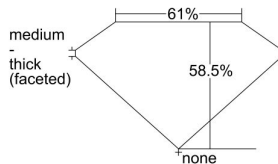

GIA®

FACSIMILE

GIA REPORT 1497140560

Verify this report at gia.edu

GIA NATURAL DIAMOND DOSSIER®

April 26, 2024
GIA Report Number 1497140560
Shape and Cutting Style ..... Heart Brilliant
Measurements ..... 4.16 x 4.64 x 2.71 mm

GRADING RESULTS

Carat Weight ..... 0.30 carat
Color Grade ..... F
Clarity Grade S11

ADDITIONAL GRADING INFORMATION

Polish ..... Very Good
Symmetry ..... Very Good
Fluorescence ..... None
Clarity Characteristics ..... Feather
Inscription(s): GIA 1497140560

PROPORTIONS

Profile not to actual proportions

GRADING SCALES

GIA COLOR SCALE		GIA CLARITY SCALE	
COLORLESS	D	VERY VERY SLIGHTLY INCLUDED	FLAWLESS
	E		INTERNALLY FLAWLESS
	F		VVS₁
	G		VVS₂
	H		VS₁
	I		VS₂
	J		S1₁
	K		S1₂
	L		I₁
	M		I₂
NEAR COLORLESS	N	SLIGHTLY INCLUDED	I₃
	O		
	P		
	Q		
FAINT	R		
	S		
	T		
	U		
VERT LIGHT	V		
	W		
	X		
	Y		
LIGHT	Z