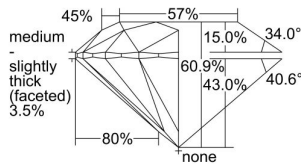

GIA®

FACSIMILE

GIA REPORT 1497168445

Verify this report at GIA.edu

GIA NATURAL DIAMOND DOSSIER®

April 30, 2024
GIA Report Number **1497168445**
Shape and Cutting Style ..... **Round Brilliant**
Measurements ..... **4.42 - 4.45 x 2.70 mm**

GRADING RESULTS

Carat Weight ..... **0.32 carat**
Color Grade ..... **G**
Clarity Grade **VS2**
Cut Grade ..... **Excellent**

ADDITIONAL GRADING INFORMATION

Polish ..... **Excellent**
Symmetry ..... **Excellent**
Fluorescence ..... **None**
Clarity Characteristics..... **Crystal, Cloud, Feather**
Inscription(s): **GIA 1497168445**

PROPORTIONS

Profile to actual proportions

GRADING SCALES

GIA COLOR SCALE	GIA CLARITY SCALE	GIA CUT SCALE	
D	FLAWLESS	EXCELLENT	
E	INTERNALLY FLAWLESS		
F		VVS₁	VERY GOOD
G	VVS₂		
H	VS₁	GOOD	
I	VS₂		
J	SI₁	FAIR	
K	SI₂		
L	I₁	POOR	
M			
N			
O	I₂		
P			
Q			
R	I₃		
S			
T			
U			
V			
W			
X			
Y			
Z