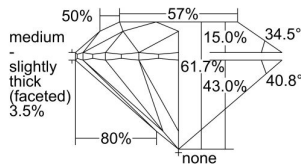

GIA®

FACSIMILE

GIA REPORT 1497172221

Verify this report at GIA.edu

GIA NATURAL DIAMOND DOSSIER®

April 24, 2024
GIA Report Number 1497172221
Shape and Cutting Style ..... Round Brilliant
Measurements ..... 4.76 - 4.78 x 2.95 mm

GRADING RESULTS

Carat Weight ..... 0.41 carat
Color Grade ..... E
Clarity Grade VVS1
Cut Grade ..... Excellent

ADDITIONAL GRADING INFORMATION

Polish ..... Excellent
Symmetry ..... Excellent
Fluorescence ..... Faint
Clarity Characteristics ..... Pinpoint
Inscription(s): GIA 1497172221

PROPORTIONS

Profile to actual proportions

GRADING SCALES

GIA COLOR SCALE	GIA CLARITY SCALE	GIA CUT SCALE
D	FLAWLESS	EXCELLENT
E	FLAWLESS	
F	INTERNALLY FLAWLESS	VERY GOOD
G	FLAWLESS	
H	VVS₁	GOOD
I	VVS₂	
J	VS₁	FAIR
K	VS₂	
L	SI₁	POOR
M	SI₂	
N	I₁	
O	I₂	
P	I₃	
Q		
R		
S		
T		
U		
V		
W		
X		
Y		
Z