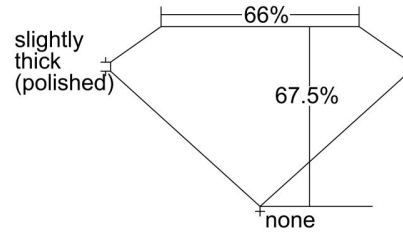

GIA NATURAL DIAMOND GRADING REPORT

April 26, 2024
 GIA Report Number 1497179485
 Shape and Cutting Style Emerald Cut
 Measurements 6.91 x 4.87 x 3.29 mm

GRADING RESULTS

Carat Weight 1.02 carat
 Color Grade G
 Clarity Grade VS2

ADDITIONAL GRADING INFORMATION

Polish Excellent
 Symmetry Very Good
 Fluorescence None
 Inscription(s): GIA 1497179485

PROPORTIONS

Profile not to actual proportions

CLARITY CHARACTERISTICS

KEY TO SYMBOLS*

- Feather
- Pinpoint

* Red symbols denote internal characteristics (inclusions). Green or black symbols denote external characteristics (blemishes). Diagram is an approximate representation of the diamond, and symbols shown indicate type, position, and approximate size of clarity characteristics. All clarity characteristics may not be shown. Details of finish are not shown.