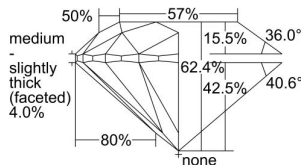

GIA®

FACSIMILE

GIA REPORT

1497213036

Verify this report at GIA.edu

GIA NATURAL DIAMOND DOSSIER®

April 29, 2024

GIA Report Number 1497213036

Shape and Cutting Style ..... Round Brilliant

Measurements ..... 5.66 - 5.68 x 3.54 mm

GRADING RESULTS

Carat Weight ..... 0.71 carat

Color Grade ..... G

Clarity Grade VS2

Cut Grade ..... Excellent

ADDITIONAL GRADING INFORMATION

Polish ..... Excellent

Symmetry ..... Excellent

Fluorescence ..... None

Clarity Characteristics..... Cloud, Crystal

Inscription(s): GIA 1497213036

PROPORTIONS

Profile to actual proportions

GRADING SCALES

GIA COLOR SCALE

COLOREDNESS	D
	E
	F
	G
	H
	I
	J
NEAR COLORLESS	K
	L
Faint	M
	N
	O
	P
Very Light	Q
	R
	S
	T
	U
	V
	W
	X
	Y
Light	Z

GIA CLARITY SCALE

FLAWLESS	VERY VERY SLIGHTLY INCLUDED	VS₁	VS₂	VS₁	SI₁	SI₂	I₁	I₂	I₃	
										FLAWLESS
INTERNALLY FLAWLESS	VERY SLIGHTLY INCLUDED	VS₁	VS₂	VS₁	SI₁	SI₂	I₁	I₂	I₃	

GIA CUT SCALE

EXCELLENT
VERY GOOD
GOOD
FAIR
POOR