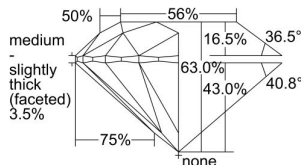

GIA®

FACSIMILE

GIA REPORT 1497234036

Verify this report at GIA.edu

GIA NATURAL DIAMOND DOSSIER®

April 30, 2024
GIA Report Number 1497234036
Shape and Cutting Style ..... Round Brilliant
Measurements ..... 4.24 - 4.28 x 2.68 mm

GRADING RESULTS

Carat Weight ..... 0.30 carat
Color Grade ..... D
Clarity Grade VS2
Cut Grade ..... Excellent

ADDITIONAL GRADING INFORMATION

Polish ..... Excellent
Symmetry ..... Very Good
Fluorescence ..... None
Clarity Characteristics ..... Crystal, Cloud
Inscription(s): GIA 1497234036

PROPORTIONS

Profile to actual proportions