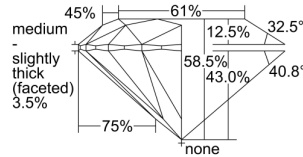

GIA®

FACSIMILE

GIA REPORT 1497235904

Verify this report at GIA.edu

GIA NATURAL DIAMOND DOSSIER®

May 02, 2024
GIA Report Number 1497235904
Shape and Cutting Style ..... Round Brilliant
Measurements ..... 4.68 - 4.71 x 2.75 mm

GRADING RESULTS

Carat Weight ..... 0.36 carat
Color Grade ..... D
Clarity Grade VVS1
Cut Grade ..... Excellent

ADDITIONAL GRADING INFORMATION

Polish ..... Excellent
Symmetry ..... Excellent
Fluorescence ..... Faint
Clarity Characteristics ..... Pinpoint
Inscription(s): GIA 1497235904

PROPORTIONS

Profile to actual proportions

GRADING SCALES

GIA COLOR SCALE	GIA CLARITY SCALE	GIA CUT SCALE	
D	FLAWLESS	EXCELLENT	
E	INTERNALLY FLAWLESS		
F		VVS₁	VERY GOOD
G	VVS₂		
H	VS₁	GOOD	
I	VS₂		
J	SI₁	FAIR	
K	SI₂		
L	I₁	POOR	
M	I₂		
N	I₃		
O			
P			
Q			
R			
S			
T			
U			
V			
W			
X			
Y			
Z