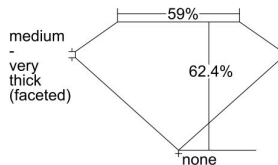

GIA®

FACSIMILE

GIA REPORT 1497237301

Verify this report at GIA.edu

GIA NATURAL DIAMOND DOSSIER®

May 02, 2024
GIA Report Number 1497237301
Shape and Cutting Style ..... Oval Brilliant
Measurements ..... 6.29 x 3.95 x 2.47 mm

GRADING RESULTS

Carat Weight ..... 0.40 carat
Color Grade ..... D
Clarity Grade VS1

ADDITIONAL GRADING INFORMATION

Polish ..... Excellent
Symmetry ..... Very Good
Fluorescence ..... None
Clarity Characteristics ..... Feather
Inscription(s): GIA 1497237301

PROPORTIONS

Profile not to actual proportions

GRADING SCALES

GIA COLOR SCALE		GIA CLARITY SCALE			
COLORLESS	D	VERY VERY SLIGHTLY INCLUDED	FLAWLESS		
	E		INTERNALLY FLAWLESS		
	F		VVS₁		
	NEAR COLORLESS	G	VERY SLIGHTLY INCLUDED	VVS₂	
		H		VS₁	
		FAINT	I	SLIGHTLY INCLUDED	VS₂
			J		SI₁
	K		SI₂		
	VERT LIGHT		L	INCLUDED	I₁
			M		I₂
N			I₃		
O					
P					
Q					
R					
LIGHT	S				
	T				
	U				
	V				
	W				
	X				
Y					
Z