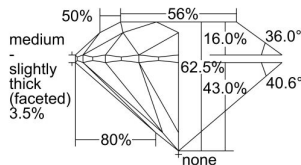

GIA®

FACSIMILE

GIA REPORT 1497242283

Verify this report at GIA.edu

GIA NATURAL DIAMOND DOSSIER®

May 03, 2024
GIA Report Number **1497242283**
Shape and Cutting Style ..... **Round Brilliant**
Measurements ..... **5.52 - 5.54 x 3.46 mm**

GRADING RESULTS

Carat Weight ..... **0.66 carat**
Color Grade ..... **H**
Clarity Grade **VVS2**
Cut Grade ..... **Excellent**

ADDITIONAL GRADING INFORMATION

Polish ..... **Excellent**
Symmetry ..... **Excellent**
Fluorescence ..... **None**
Clarity Characteristics..... **Needle, Pinpoint**
Inscription(s): **GIA 1497242283**

PROPORTIONS

Profile to actual proportions