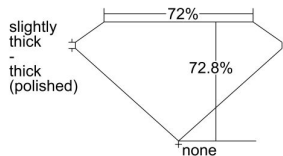

GIA®

FACSIMILE

GIA REPORT 1497247131

Verify this report at GIA.edu

GIA NATURAL DIAMOND DOSSIER®

May 03, 2024
GIA Report Number 1497247131
Shape and Cutting Style ..... Square Modified Brilliant
Measurements ..... 5.31 x 5.28 x 3.85 mm

GRADING RESULTS

Carat Weight ..... 0.90 carat
Color Grade ..... G
Clarity Grade SI1

ADDITIONAL GRADING INFORMATION

Polish ..... Excellent
Symmetry ..... Excellent
Fluorescence ..... None
Clarity Characteristics ..... Cloud, Crystal
Inscription(s): GIA 1497247131

PROPORTIONS

Profile not to actual proportions

GRADING SCALES

GIA COLOR SCALE		GIA CLARITY SCALE			
COLORLESS	D	VERY VERY SLIGHTLY INCLUDED	FLAWLESS		
	E		INTERNALLY FLAWLESS		
	F	VERY SLIGHTLY INCLUDED	VVS₁		
	G		VVS₂		
	H		VS₁		
	NEAR COLORLESS	I	SLIGHTLY INCLUDED	VS₂	
		J		SI₁	
		FAINT	K	INCLUDED	SI₂
			L		I₁
			M		I₂
VERT LIGHT	N	LIGHT	I₃		
	O				
	P				
	Q				
	R