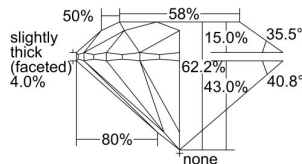

GIA®

FACSIMILE

GIA REPORT 1497252443

Verify this report at GIA.edu

GIA NATURAL DIAMOND DOSSIER®

May 14, 2024
GIA Report Number 1497252443
Shape and Cutting Style ..... Round Brilliant
Measurements ..... 5.64 - 5.68 x 3.52 mm

GRADING RESULTS

Carat Weight ..... 0.70 carat
Color Grade L
Clarity Grade VS1
Cut Grade ..... Excellent

ADDITIONAL GRADING INFORMATION

Polish ..... Very Good
Symmetry ..... Excellent
Fluorescence ..... Faint
Clarity Characteristics ..... Needle, Pinpoint
Inscription(s): GIA 1497252443

PROPORTIONS

Profile to actual proportions

GRADING SCALES

GIA COLOR SCALE	GIA CLARITY SCALE	GIA CUT SCALE	
COLOURLESS	FLAWLESS	EXCELLENT	
D	INTERNALLY FLAWLESS		
E	VERY VERY SLIGHTLY INCLUDED	VERY GOOD	
F			VVS₁
G			VVS₂
H	VERY SLIGHTLY INCLUDED	GOOD	
I			VS₁
J	SLIGHTLY INCLUDED	FAIR	
K			VS₂
L			SI₁
M	INCLUDED	POOR	
N			SI₂
O	I₁		
P	I₂		
Q			
R			
S	I₃		
T			
U			
V			
W			
X			
Y			
Z